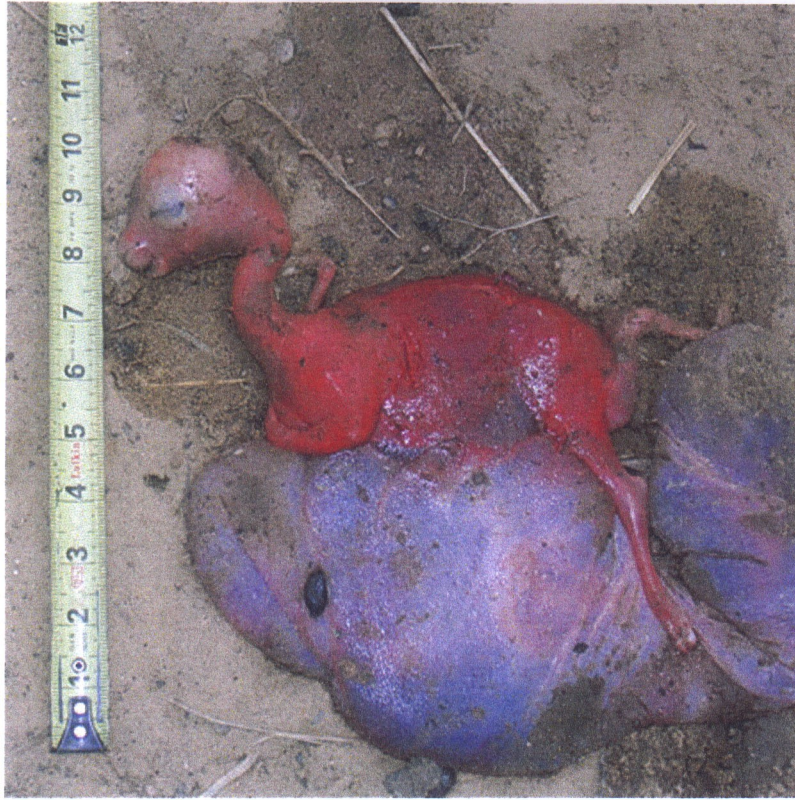

111 Days

111 Days

120 days gestation

120 days gestation

120 days gestation

**130 Days Gestation**

**Gestation: 165 days**  
**Weight: 1.7 lbs (including placenta)**  
(The one that started this page)

172 days gestation

Gestation 232 days  
Weight including placenta: 5.6 lbs.

250 Days  
Note: 56cm = approximately 22"

Twins - 272 days gestation

291 days gestation  
7.9 lbs