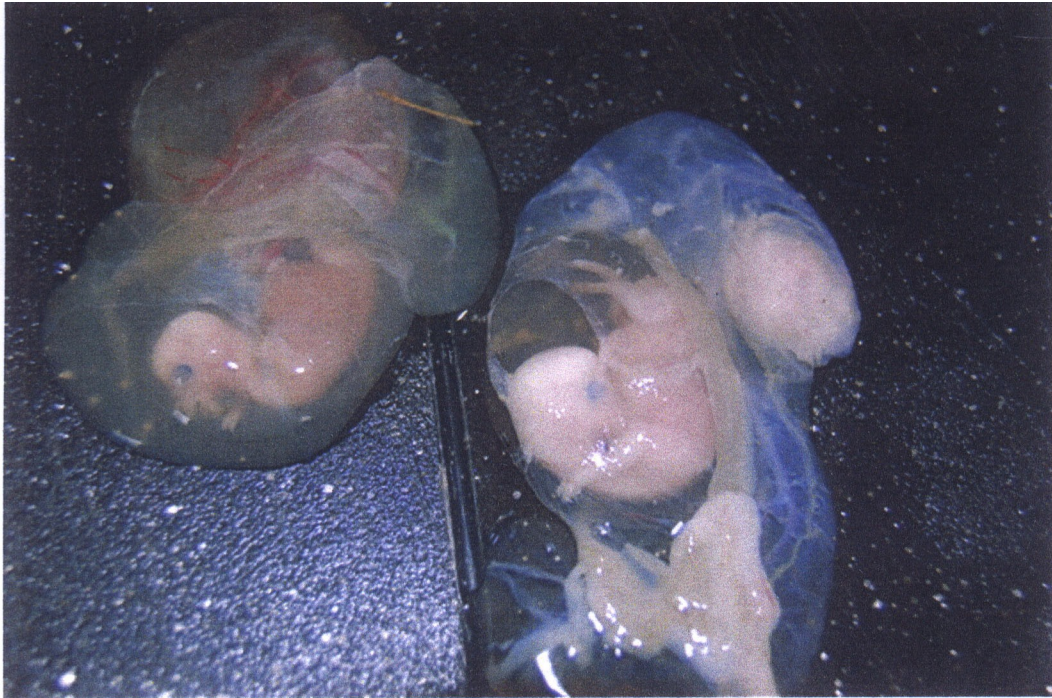

Twins - 67 days gestation

85 days gestation

85 days gestation

90 Days Gestation

108 days gestation, high strung first time mom during very hot and humid conditions  
Note the small size as compared to the 85 & 90 day fetus.

Gestation 232 days  
Weight including placenta: 5.6 lbs.

250 Days  
Note: 56cm = approximately 22"

Twins - 272 days gestation

291 days gestation  
7.9 lbs