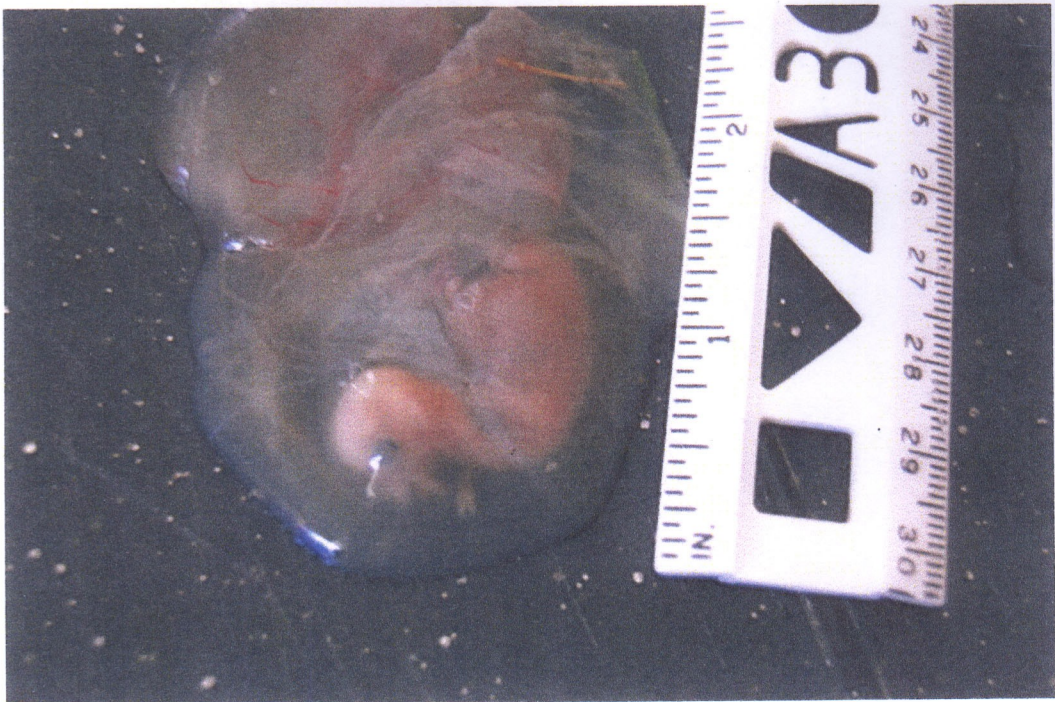

**Twins - 50 days gestation**

**Twins - 50 days Gestation**

**1 Fetus of set of twins Appox. 50 days gestation**

**Estimated 50-60 days gestation**

**Estimated 50-60 days gestation**

**58 days gestation**

**58 days gestation**

Twins - 67 days gestation

85 days gestation

85 days gestation

90 Days Gestation

108 days gestation, high strung first time mom during very hot and humid conditions  
Note the small size as compared to the 85 & 90 day fetus.

111 Days

111 Days

120 days gestation

120 days gestation

120 days gestation

**130 Days Gestation**

**Gestation: 165 days**  
**Weight: 1.7 lbs (including placenta)**  
(The one that started this page)

172 days gestation

Gestation 232 days  
Weight including placenta: 5.6 lbs.

250 Days  
Note: 56cm = approximately 22"

Twins - 272 days gestation

291 days gestation  
7.9 lbs