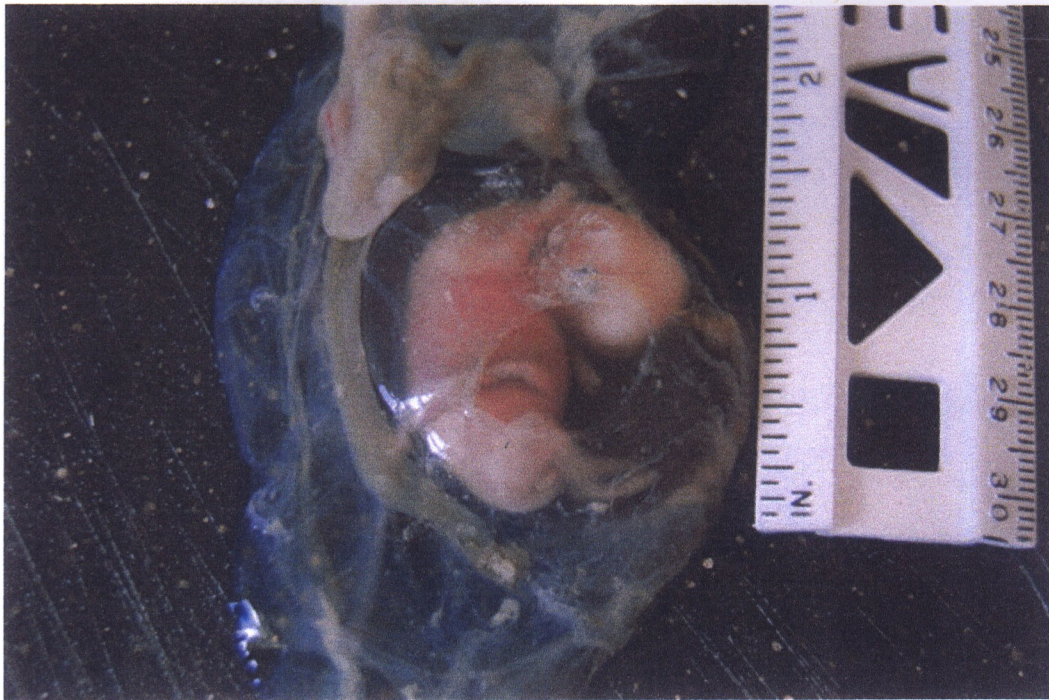

**Twins - 50 days gestation**

**Twins - 50 days Gestation**

**1 Fetus of set of twins Appox. 50 days gestation**

**Estimated 50-60 days gestation**

**Estimated 50-60 days gestation**

**58 days gestation**

**58 days gestation**

Twins - 67 days gestation

85 days gestation

85 days gestation

90 Days Gestation

108 days gestation, high strung first time mom during very hot and humid conditions  
Note the small size as compared to the 85 & 90 day fetus.

111 Days

111 Days

120 days gestation

120 days gestation

120 days gestation

**130 Days Gestation**

**Gestation: 165 days**  
**Weight: 1.7 lbs (including placenta)**  
(The one that started this page)

172 days gestation

Gestation 232 days  
Weight including placenta: 5.6 lbs.

250 Days  
Note: 56cm = approximately 22"

Twins - 272 days gestation

291 days gestation  
7.9 lbs